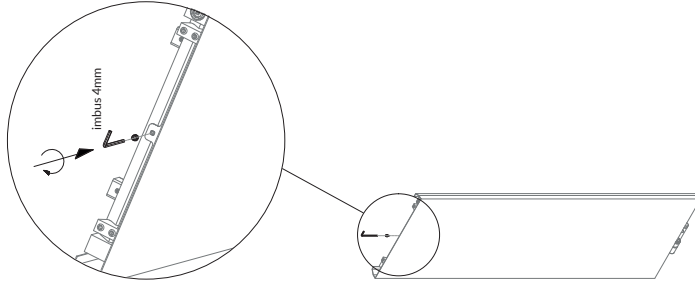

## Case Slim

1

2

3

4

See mounting bracket instruction  
TERMA MA; 56÷64 mm; 4x