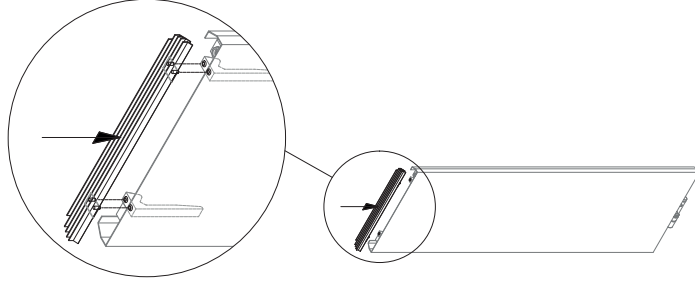

## Case Slim

1

2

3

4

See mounting bracket instruction  
TERMA MA; 56÷64 mm; 4x