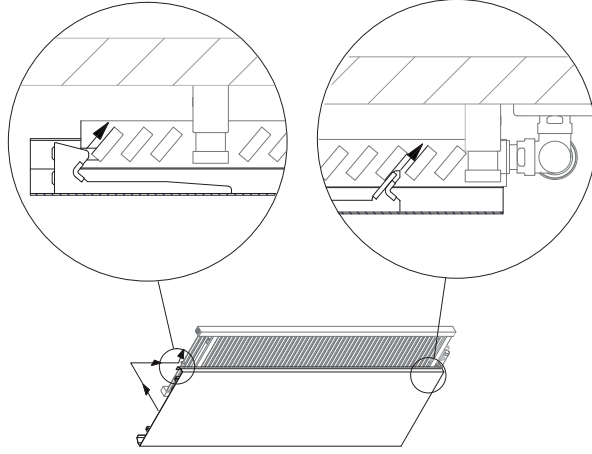

## Case Slim

1

2

3

4

See mounting bracket instruction  
TERMA MA; 56÷64 mm; 4x